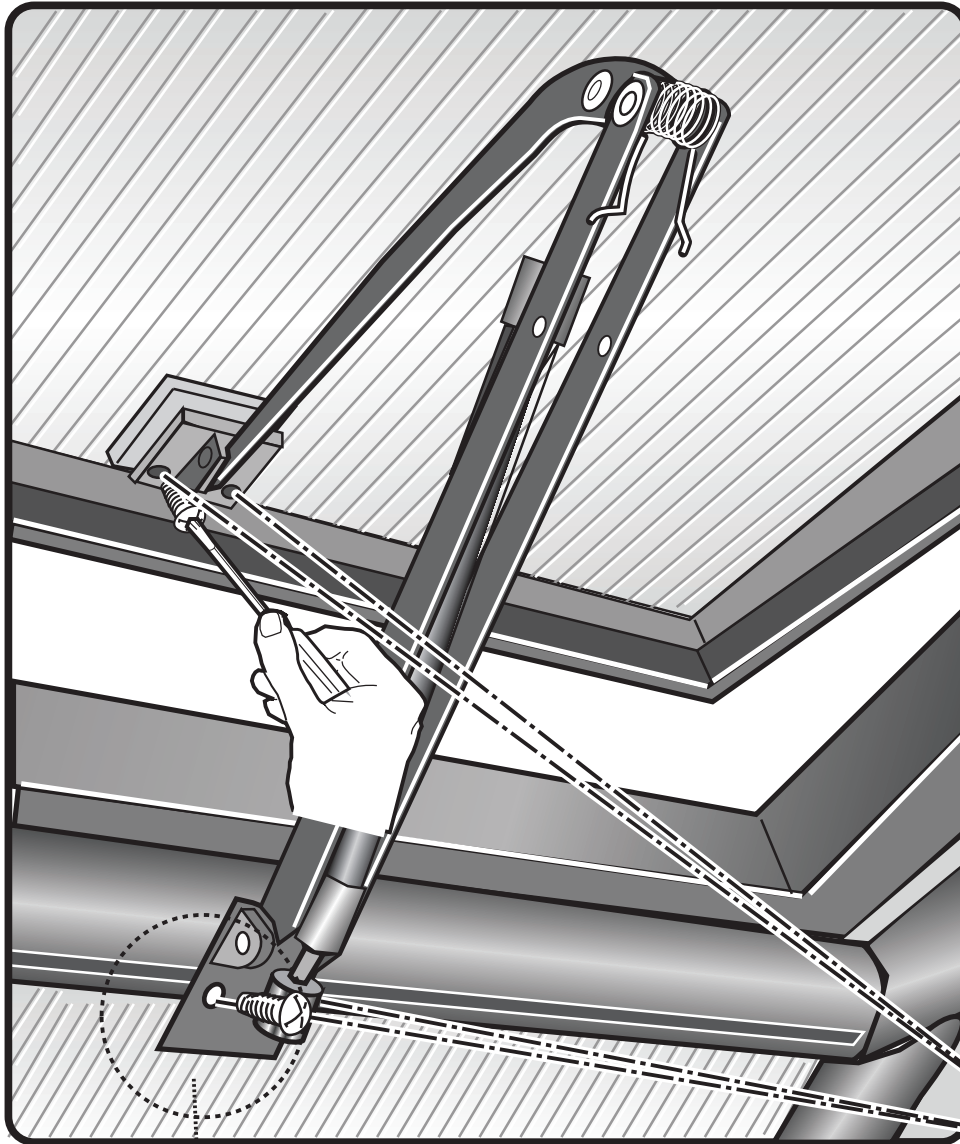

53

Automatic roof vent opener

ST #6⁵/₈"